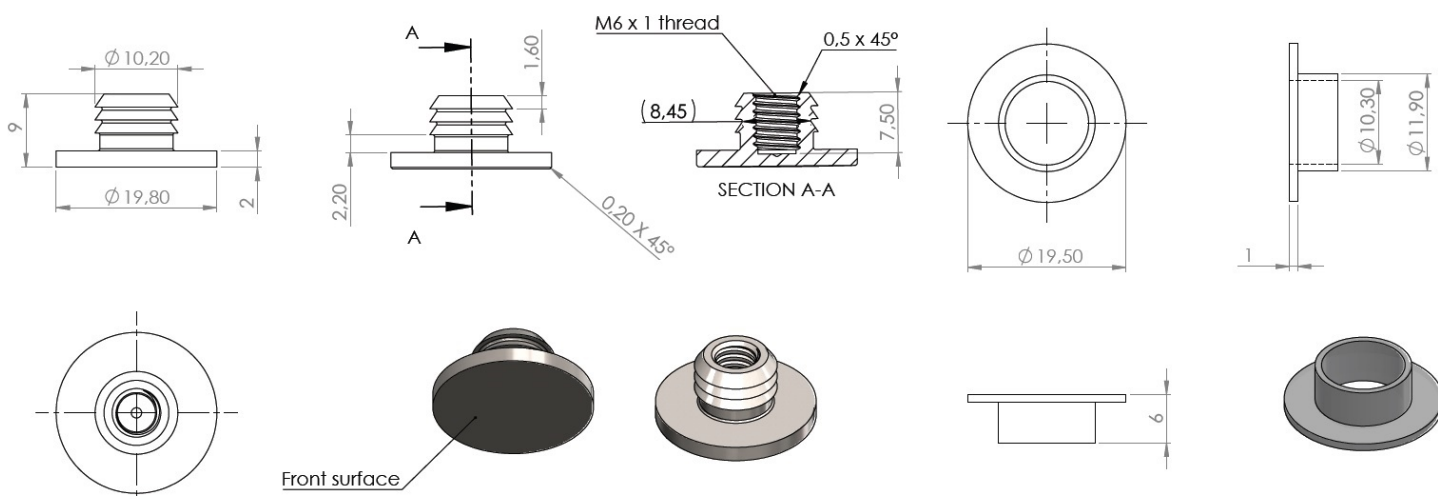

PRODUCT SHEET

Description:

Fixing Cap "Easy" F/Wood or Glass, SS-304 Brushed, M6, $\phi 20 \times 9$ mm, Incl. Plastic Washer, White POM, Drill: $\phi 12$ mm

Item number:

15.04.120-0

Units	Box	Carton	HS Code	Barcode
Pcs.	10	500	8302100090	 5704866484930